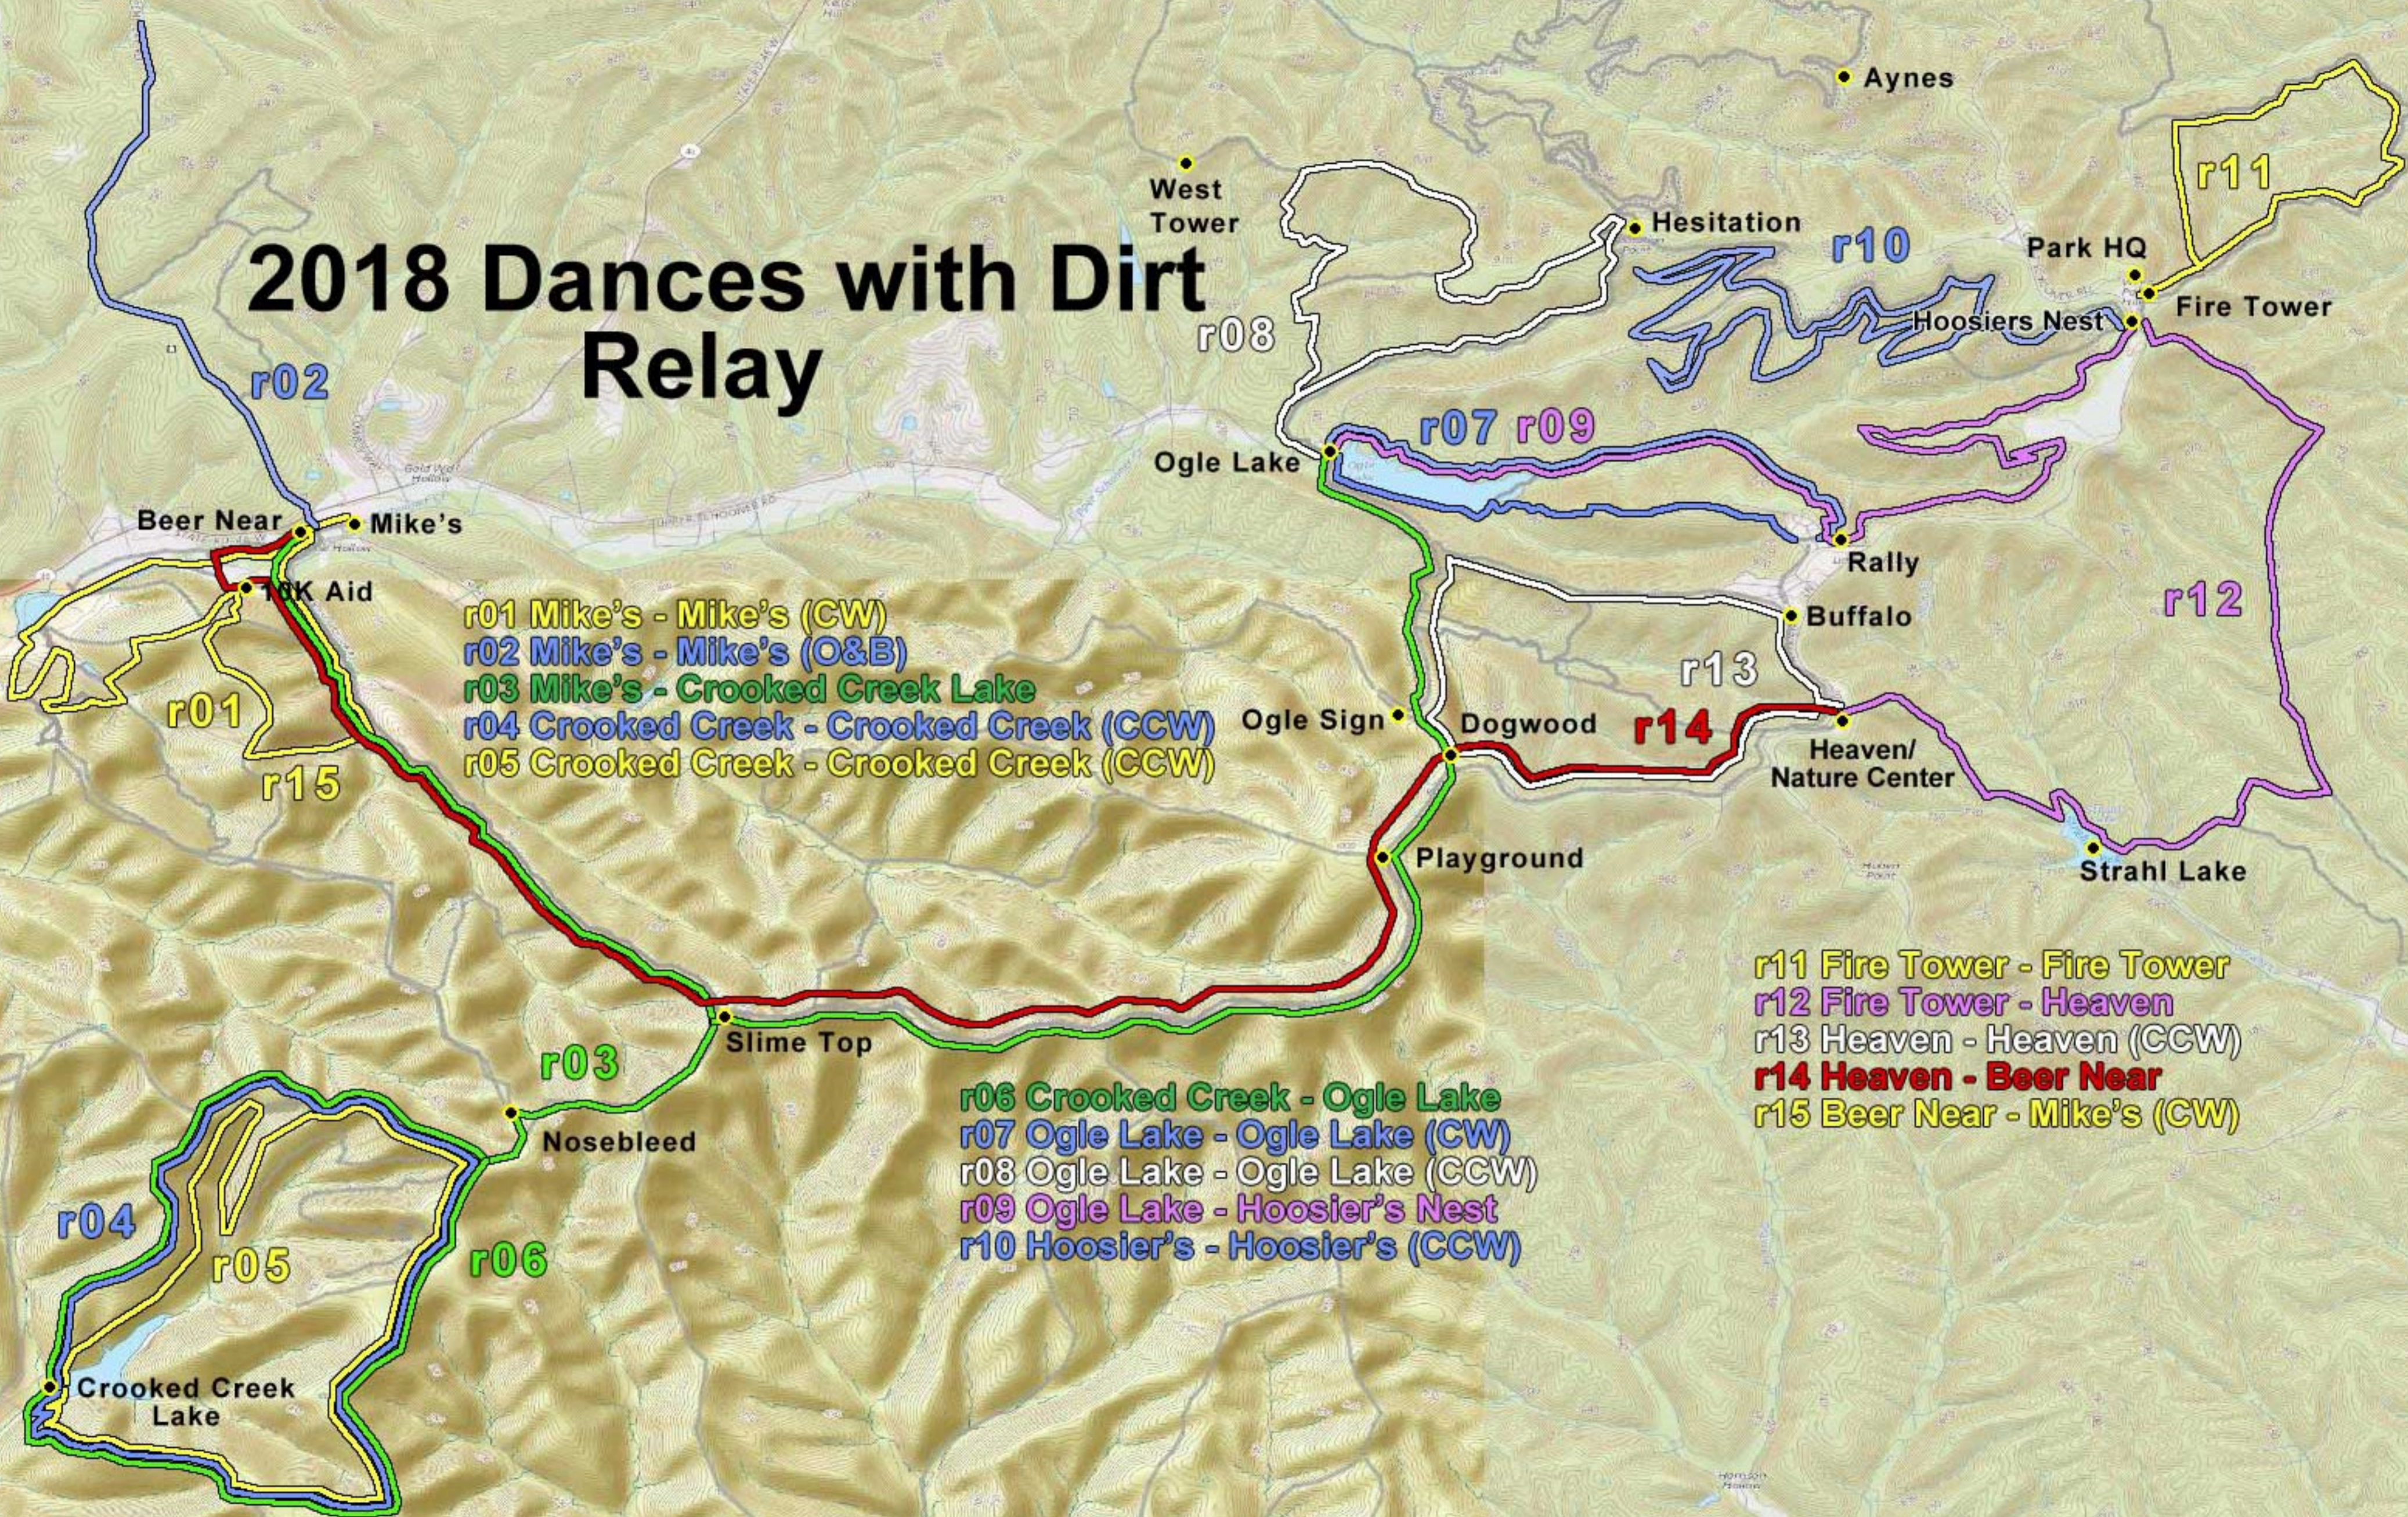

# 2018 Dances with Dirt Relay

- r01 Mike's - Mike's (CW)
- r02 Mike's - Mike's (O&B)
- r03 Mike's - Crooked Creek Lake
- r04 Crooked Creek - Crooked Creek (CCW)
- r05 Crooked Creek - Crooked Creek (CCW)

- r06 Crooked Creek - Ogle Lake
- r07 Ogle Lake - Ogle Lake (CW)
- r08 Ogle Lake - Ogle Lake (CCW)
- r09 Ogle Lake - Hoosier's Nest
- r10 Hoosier's - Hoosier's (CCW)

- r11 Fire Tower - Fire Tower
- r12 Fire Tower - Heaven
- r13 Heaven - Heaven (CCW)
- r14 Heaven - Beer Near**
- r15 Beer Near - Mike's (CW)