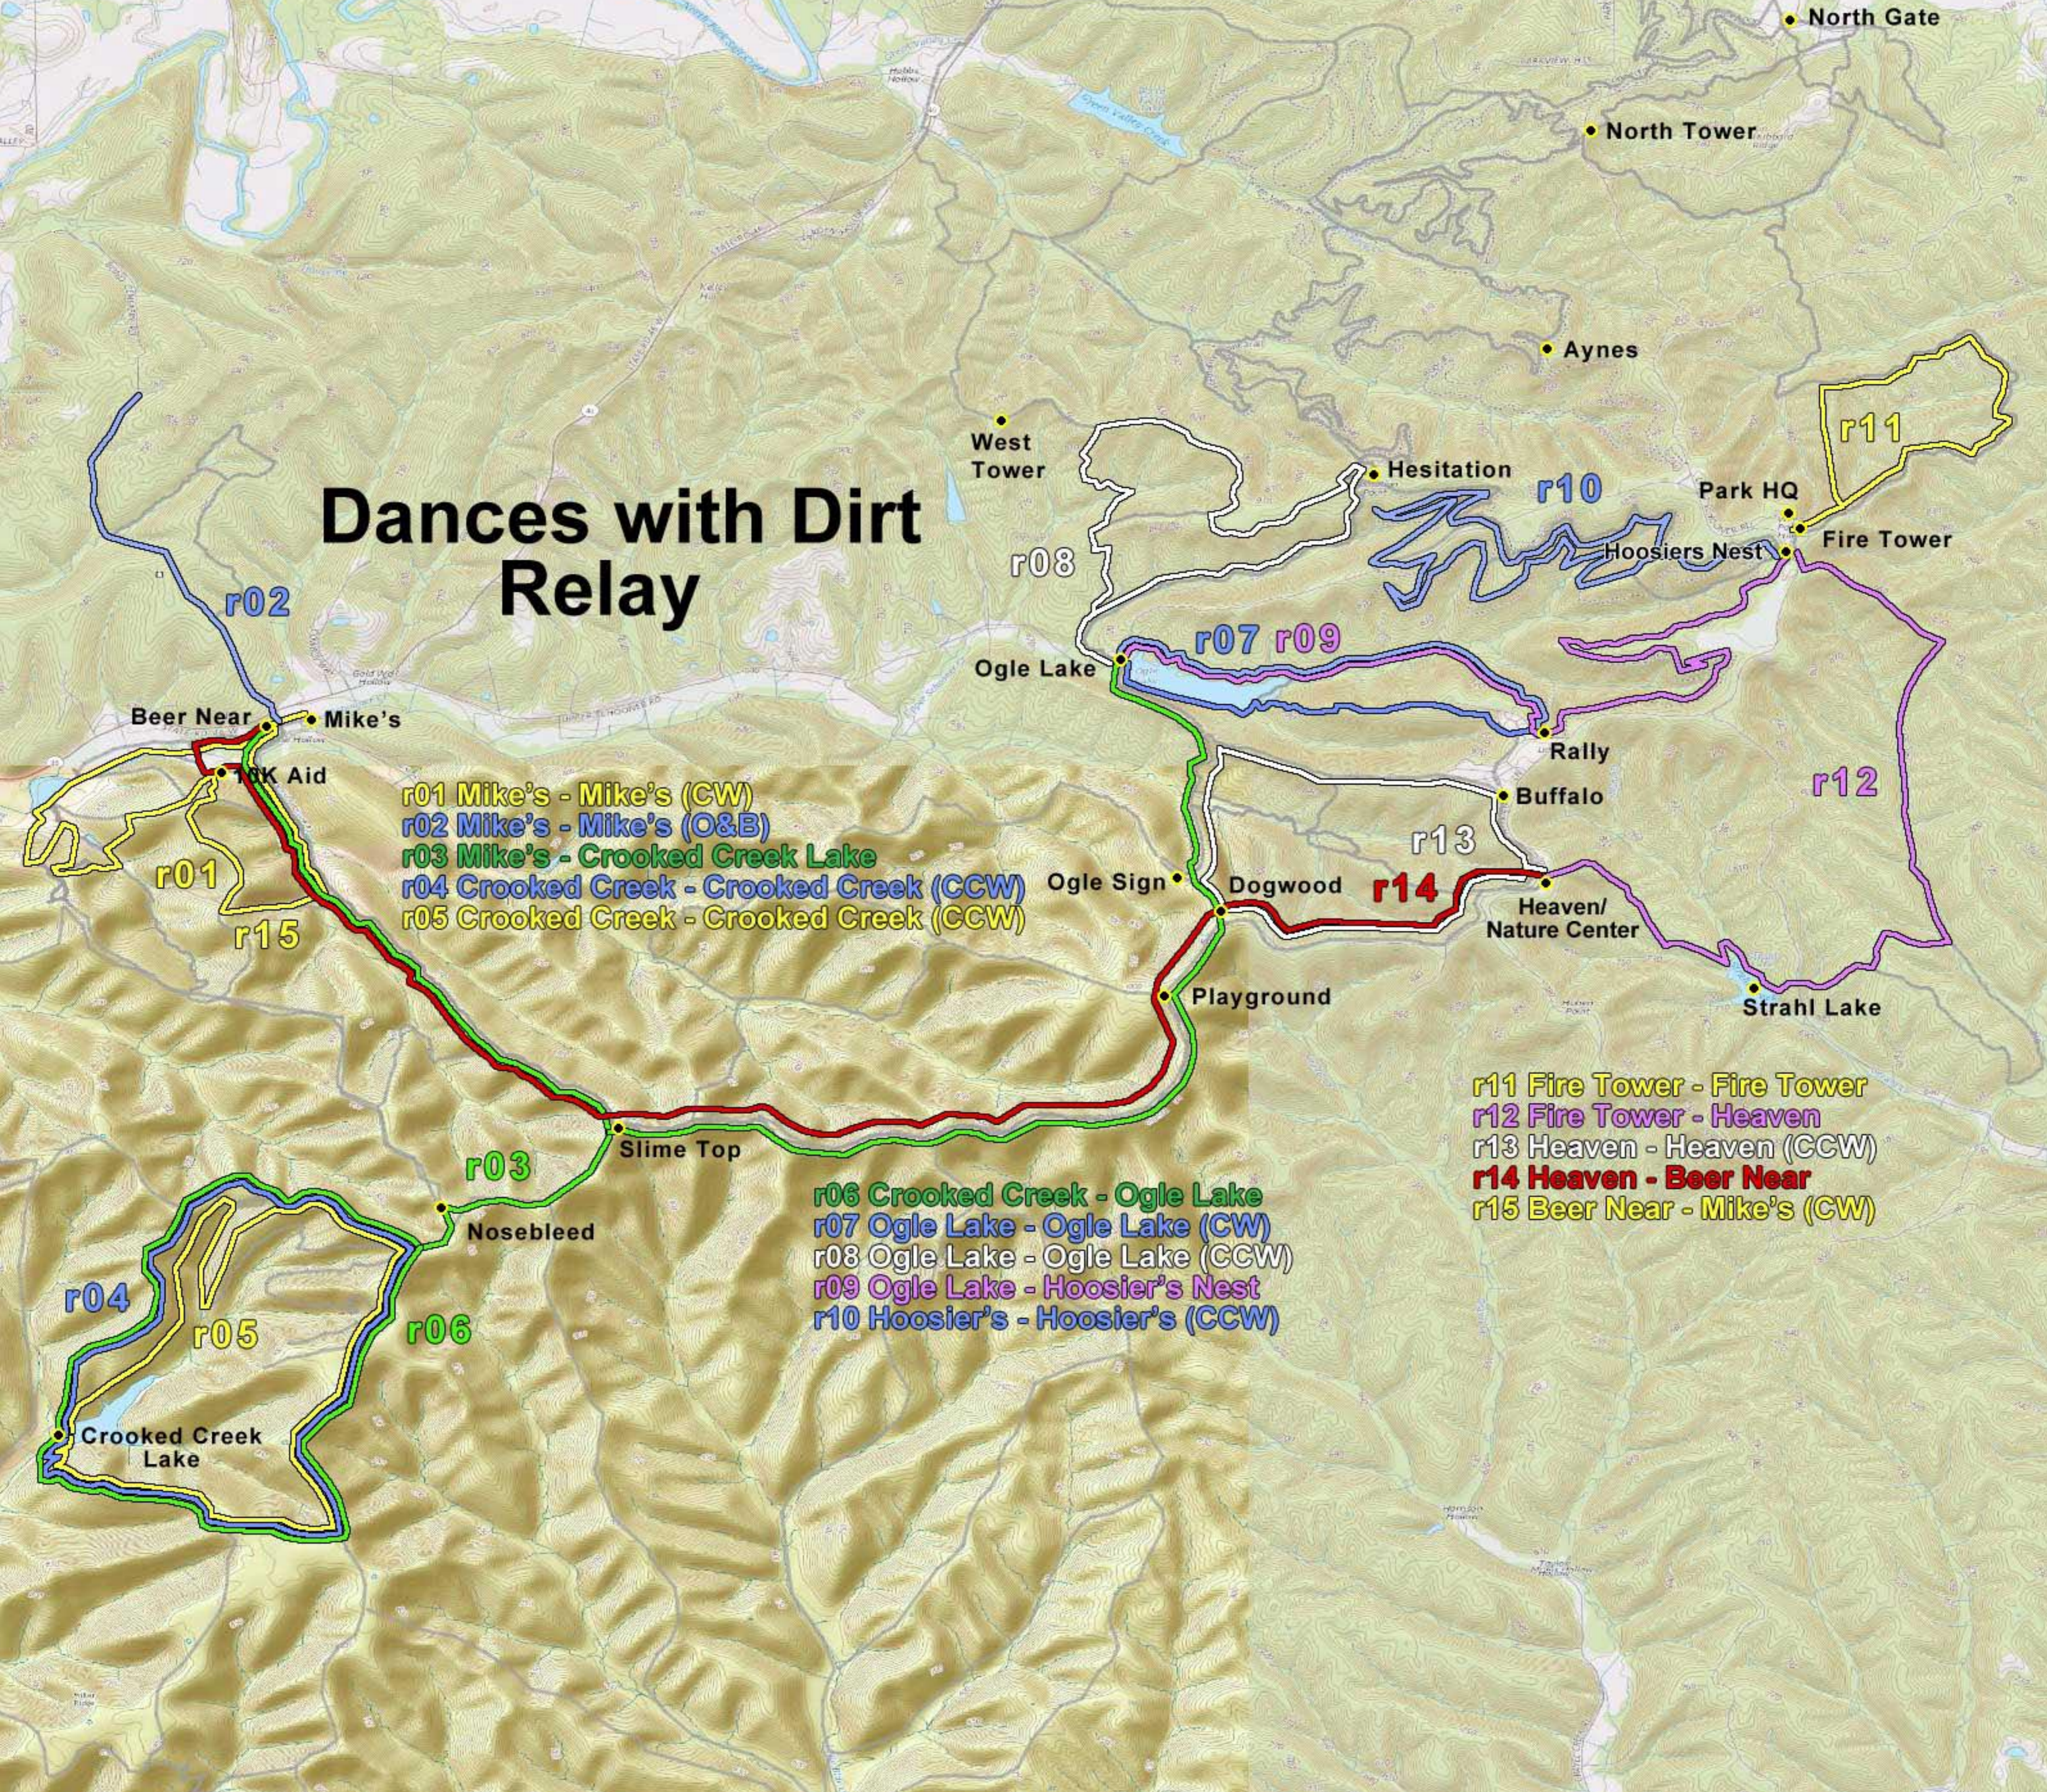

# Dances with Dirt Relay

- r01 Mike's - Mike's (CW)
- r02 Mike's - Mike's (O&B)
- r03 Mike's - Crooked Creek Lake
- r04 Crooked Creek - Crooked Creek (CCW)
- r05 Crooked Creek - Crooked Creek (CCW)

- r06 Crooked Creek - Ogle Lake
- r07 Ogle Lake - Ogle Lake (CW)
- r08 Ogle Lake - Ogle Lake (CCW)
- r09 Ogle Lake - Hoosier's Nest
- r10 Hoosier's - Hoosier's (CCW)

Fire Tower

r02

r08

r10

r11

r07 r09

Ogle Lake

Beer Near

Mike's

r01

- r01 Mike's - Mike's (CW)
- r02 Mike's - Mike's (O&B)
- r03 Mike's - Crooked Creek Lake
- r04 Crooked Creek - Crooked Creek (CCW)
- r05 Crooked Creek - Crooked Creek (CCW)

r15

Ogle Sign

Dogwood

Slime Top

r03

Nosebleed

- r06 Crooked Creek - Ogle Lake
- r07 Ogle Lake - Ogle Lake (CW)
- r08 Ogle Lake - Ogle Lake (CCW)
- r09 Ogle Lake - Hoosier's Nest
- r10 Hoosier's - Hoosier's (CCW)

r04

r05

r06

Crooked Creek  
Lake